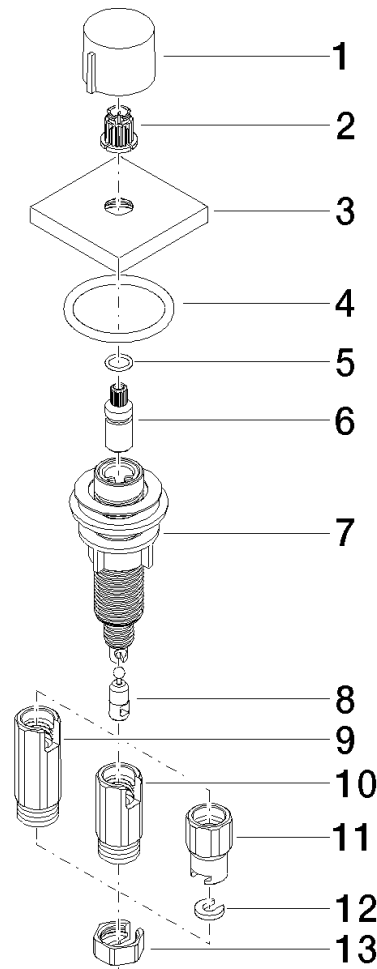

Strainer waste with control handle - Platinum

LOT

10 711 970

- control for single basin
- including adapter for Bowden cable

Fits LOT

	Platinum	10 711 970-08
	Chrome	10 711 970-00
	Brushed Platinum	10 711 970-06
	Durabress (23kt Gold)	10 711 970-09
	Dark Chrome	10 711 970-19
	Brushed Durabress (23kt Gold)	10 711 970-28
	Matte Black	10 711 970-33
	Brushed Champagne (22kt Gold)	10 711 970-46
	Champagne (22kt Gold)	10 711 970-47
	Brushed Chrome	10 711 970-93
	Brushed Dark Platinum	10 711 970-99

10 711 970

mm [inches]

Strainer waste with control handle - Platinum

LOT

10 711 970

Parts for other finishes can be found here: [Chrome](#)

Spare parts list

No.	Item Number	Name	Quantity used	Delivery time
1	09 20 97 030-08	handle	1	40
2	90 12 12 002 00 90	fixing cap	1	2
3	09 27 87 007-08	rosette	1	40
4	90 14 10 043 00 90	seal	1	2
5	09 14 10 042 90	seal	1	2
6	09 29 06 087-08	spindle	1	-
Spare part can no longer be ordered, please order the replacement item				
7	04 30 01 029 00 90	adaptor	1	2
8	09 24 03 175 90	adaptor	1	2
9	09 11 10 073-07	connection	1	30
10	09 11 10 074-07	connection	1	30
11	09 11 10 079-07	connection	1	30
12	09 30 11 087 90	disc	1	2
13	09 23 30 024-07	nut	1	30